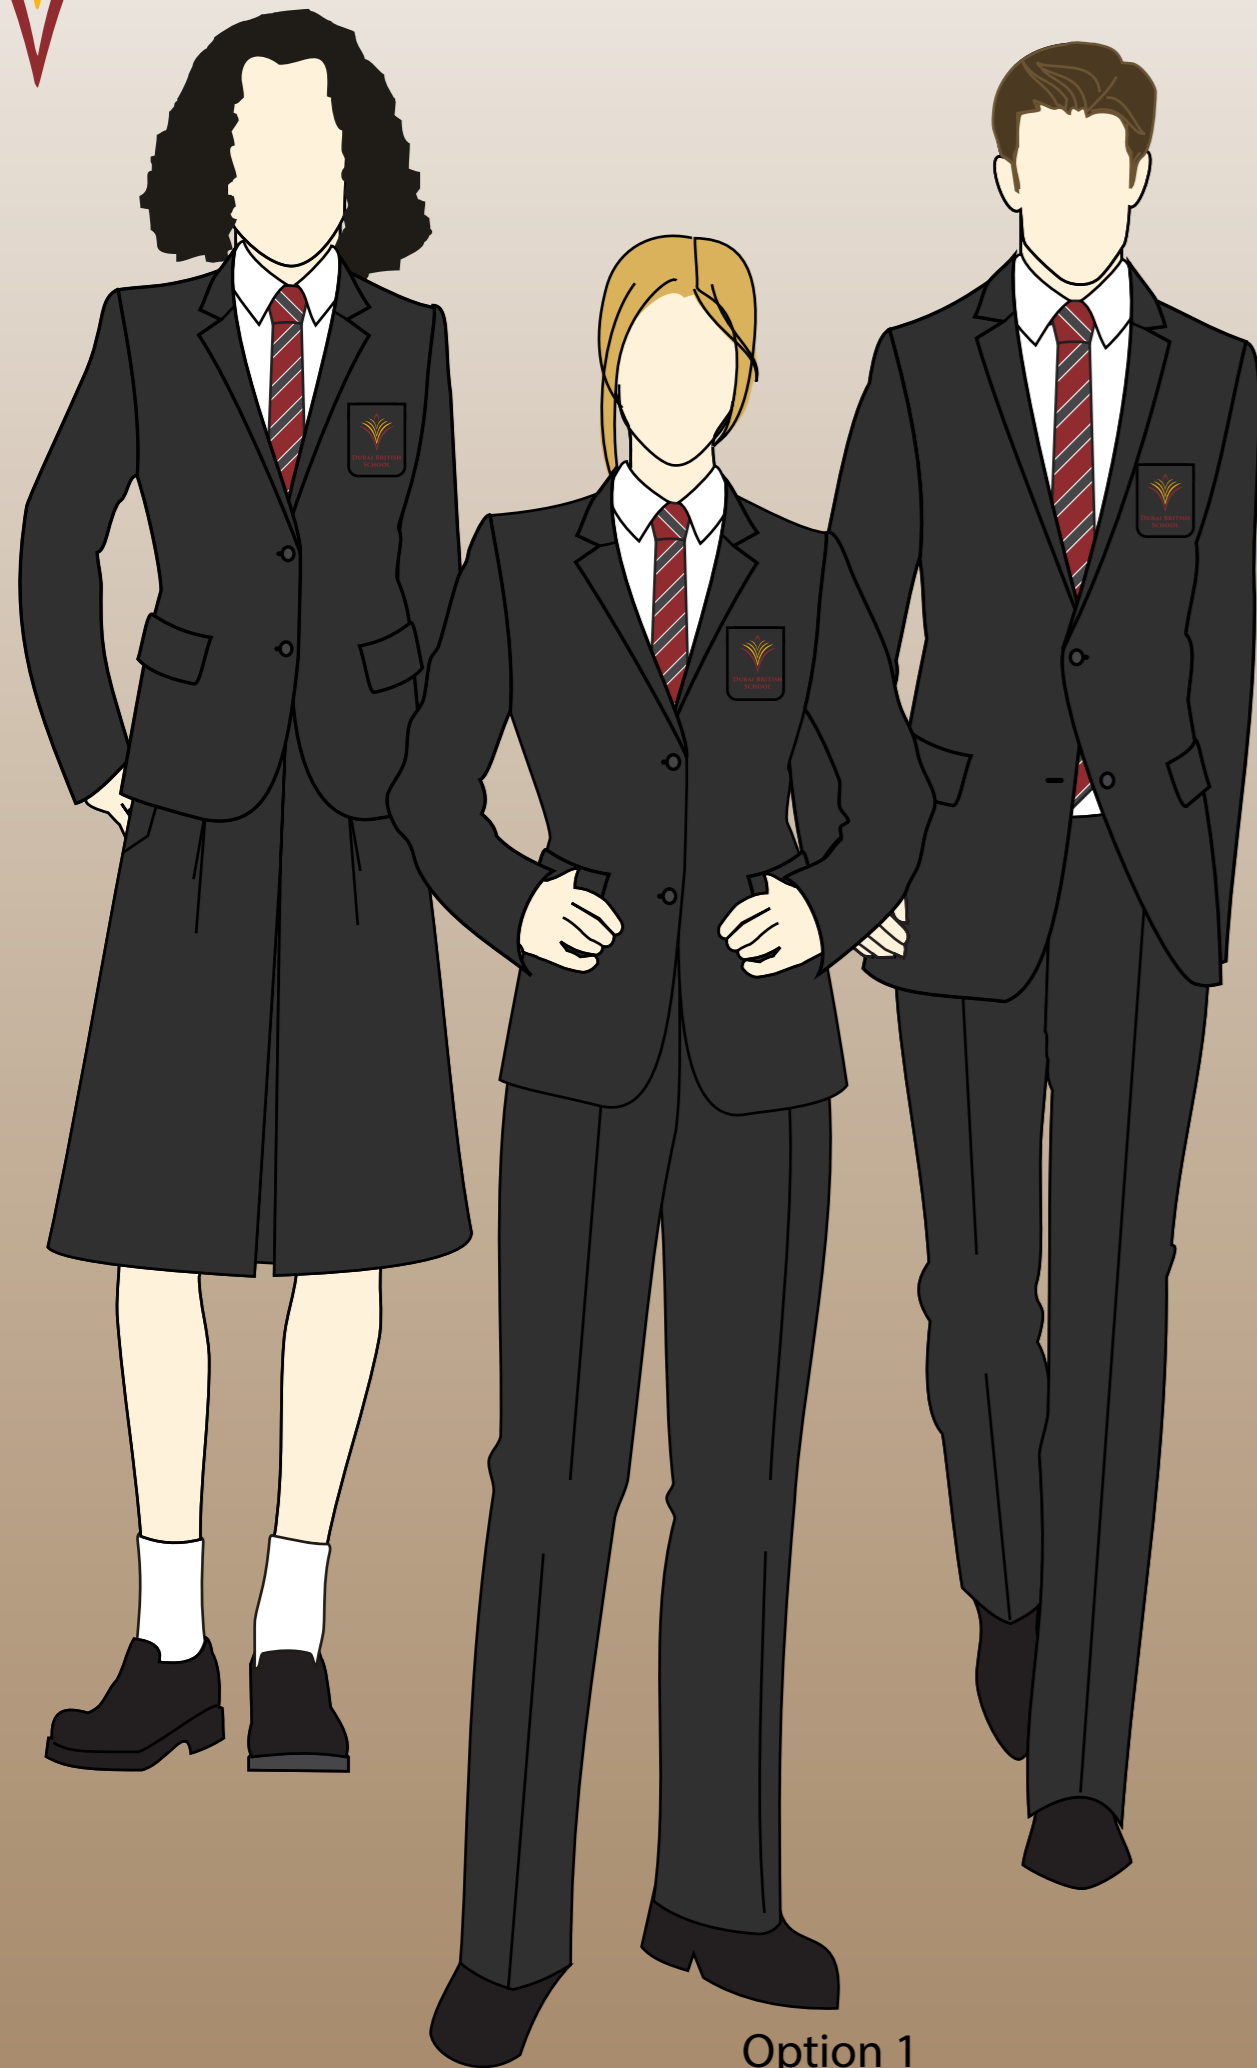

**DUBAI BRITISH
SCHOOL**

Blazer & Tie Options

Year 11 - year 12

Option 1