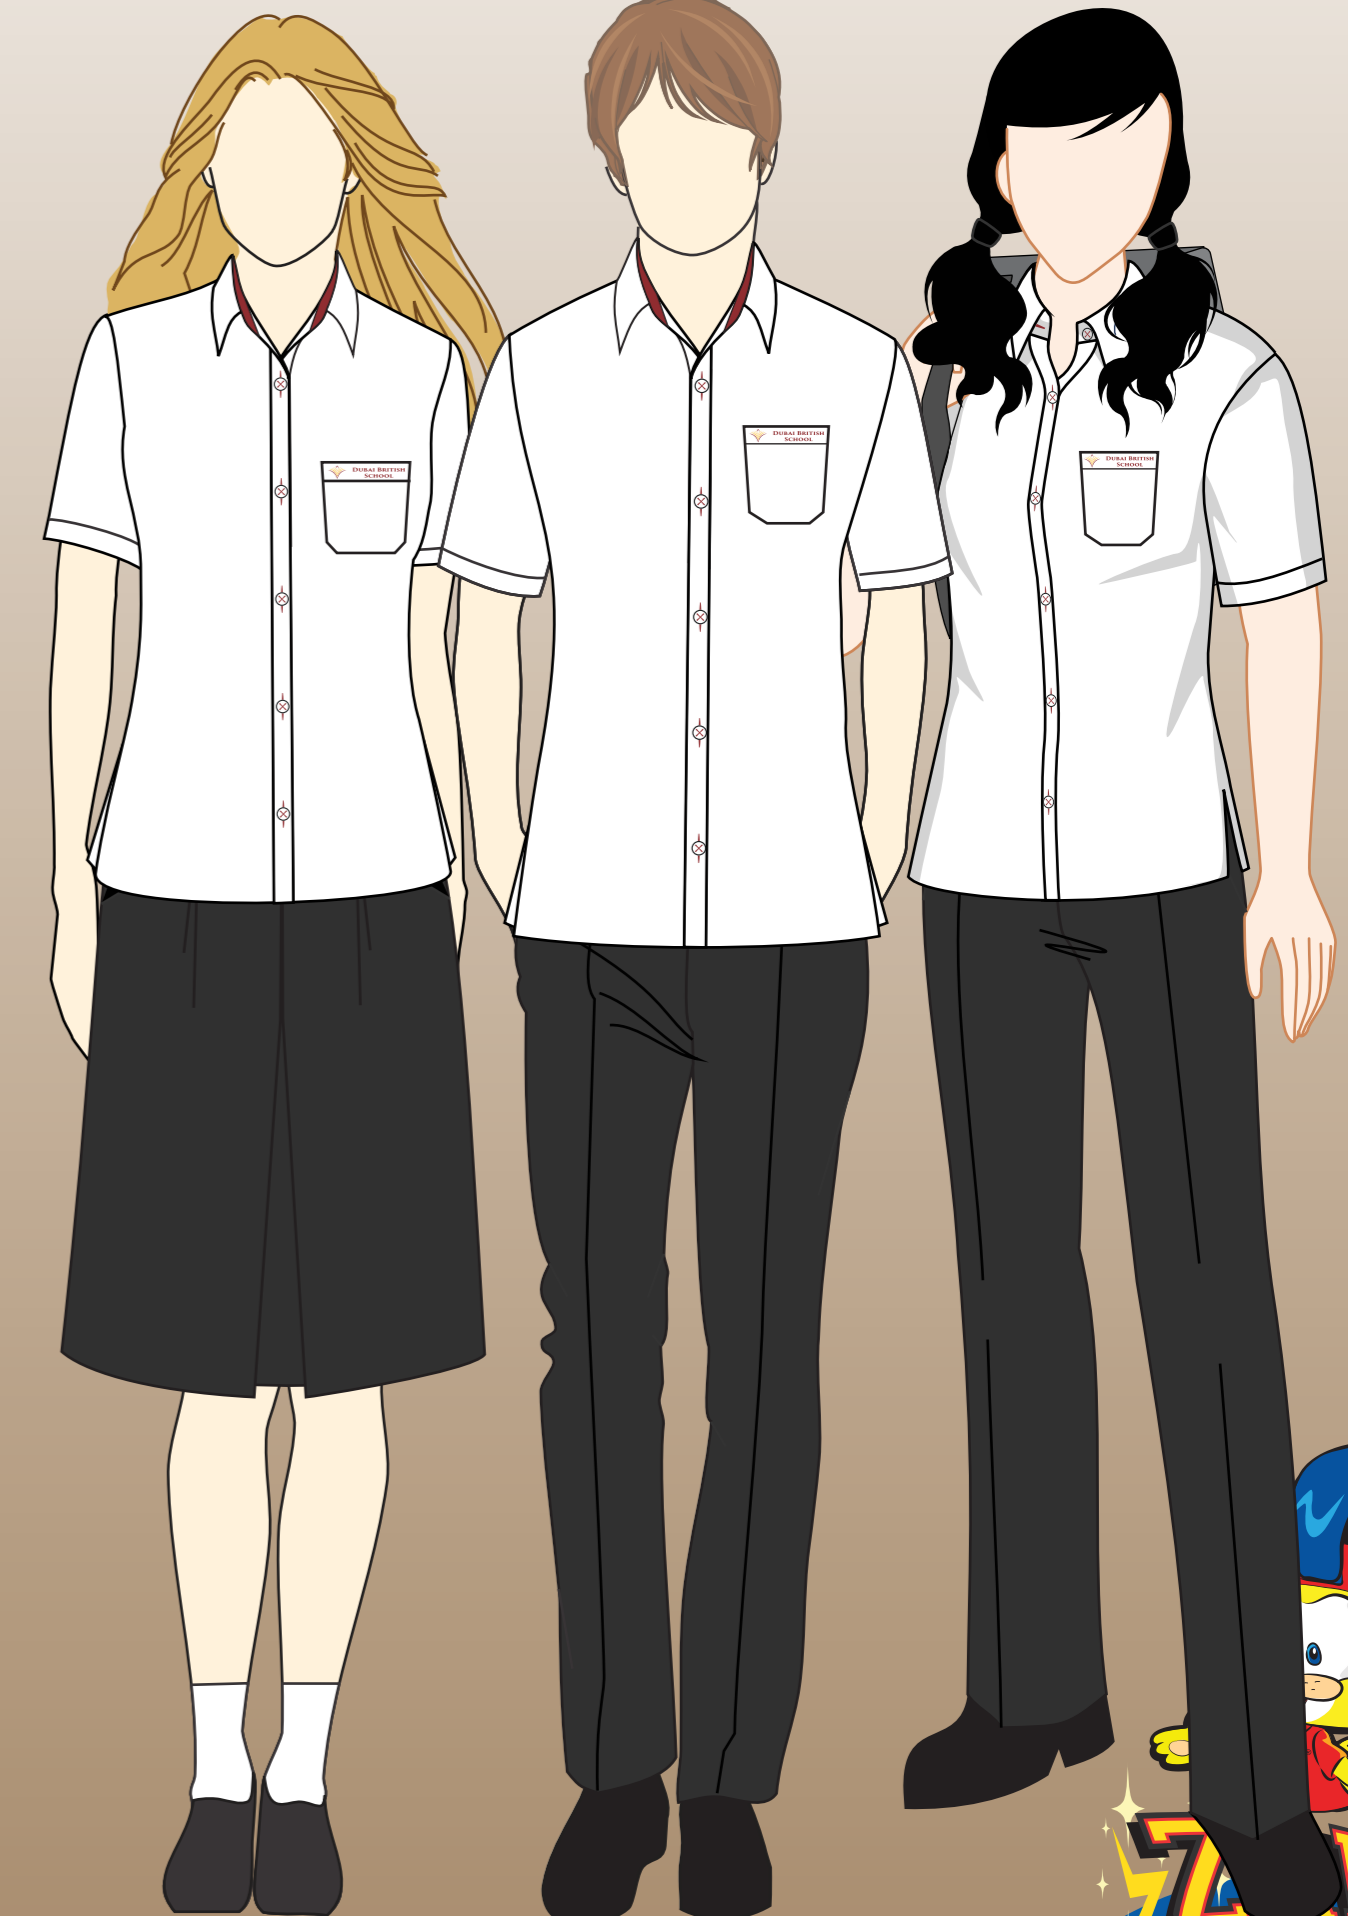

# MAIN UNIFORMS

KG 1 - Year 2

Year 3 - Year 6  
(otional trousers)

Year 7 - year 10

Year 11 - year 12

**DUBAI BRITISH  
SCHOOL**

# Blazer & Tie Options

Year 11 - year 12

Option 1

Option 2

Option 1

Option 2

Option 3

Option 4