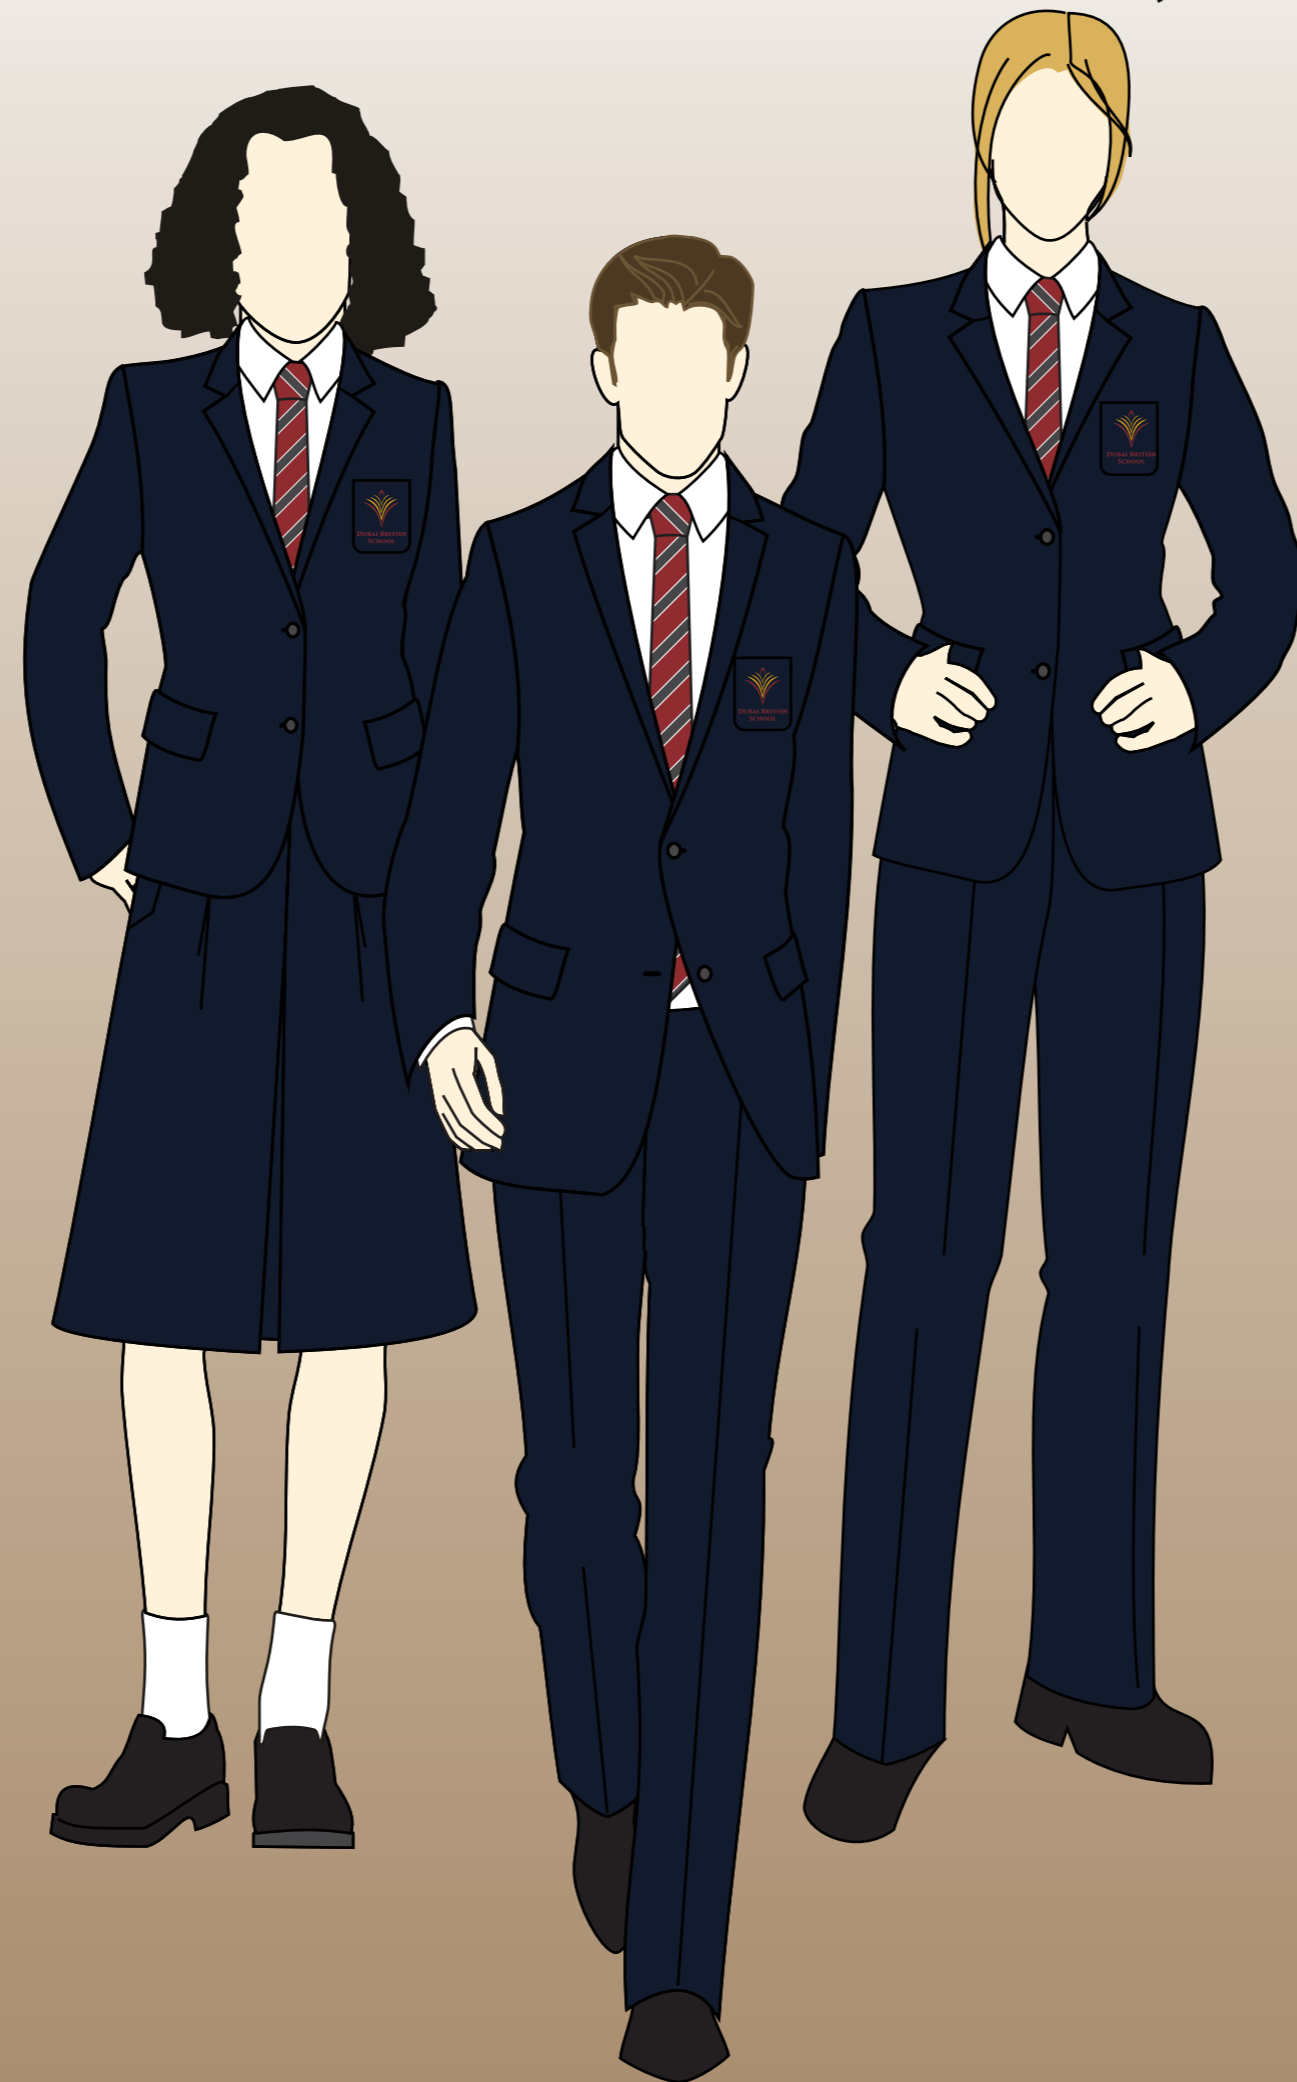

# MAIN UNIFORMS

KG 1 - Year 2

Year 3 - Year 6  
(otional trousers)

Year 7 - year 10

Year 11 - year 12

**DUBAI BRITISH  
SCHOOL**

# Blazer & Tie Options

Year 11 - year 12

Option 1

Option 2

Option 1

Option 2

Option 3

Option 4